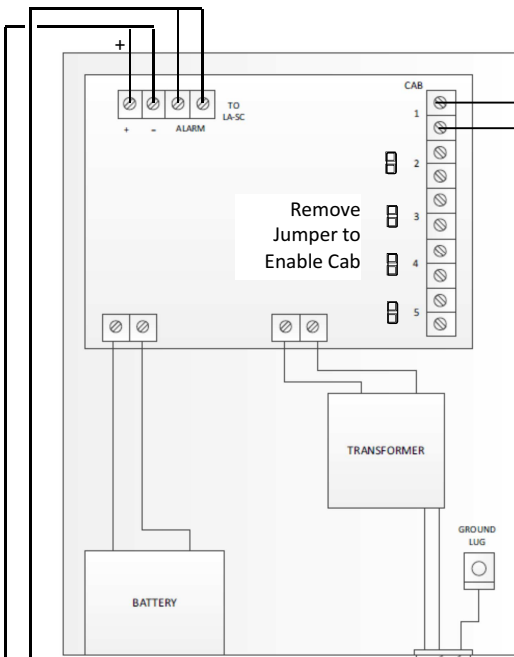

Low-Rise Phone Line Monitoring System

SAMPLE WIRING

Low-Rise Applications without the Webb LS-250 Rescue Station System

The MWP-LA Modular WebbPhone Line Monitor, in conjunction with the MWP-150 Modular Phone, a Power Supply with battery back-up and an LA-SC Annunciator signals a loss of phone line voltage.

LA-PS Power Supply with Battery Back-Up

LA-SC

MWP-150 with attached MWP-LA