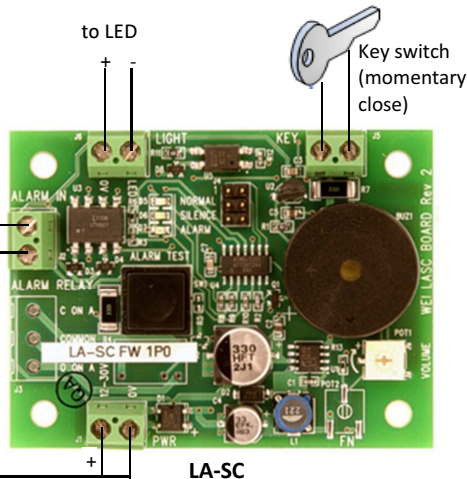

Low-Rise Phone Line Monitoring System

SAMPLE WIRING

Low-Rise Applications without the Webb LS-250 Rescue Station System

The MWP-LA Modular WebbPhone Line Monitor, in conjunction with the MWP-150 Modular Phone, a Power Supply with battery back-up and an LA-SC Annunciator signals a loss of phone line voltage.

LA-PS Power Supply with Battery Back-Up

LA-SC

MWP-150 with attached MWP-LA