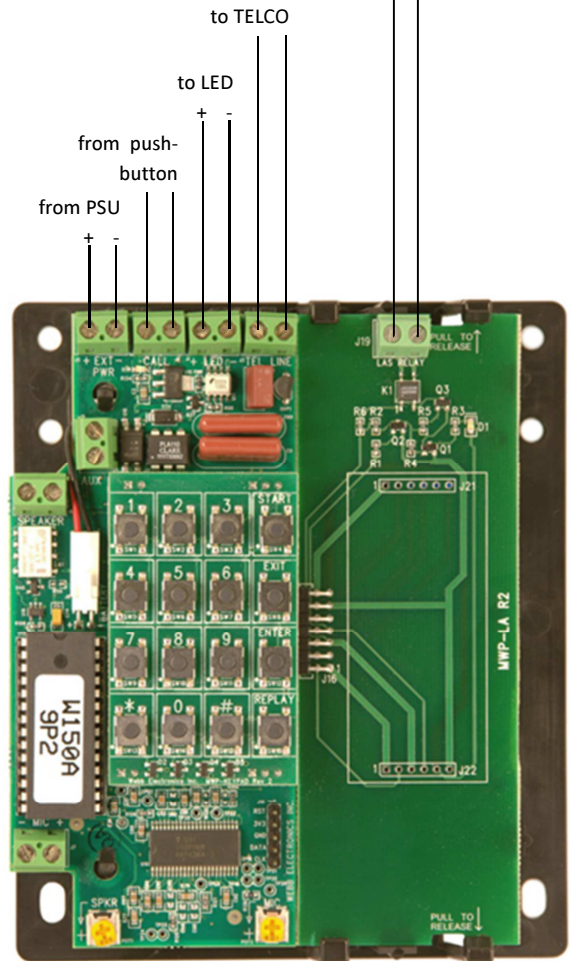

Low-Rise Phone Line Monitoring System

SAMPLE WIRING

Low-Rise Applications without the Webb LS-250 Rescue Station System

The MWP-LA Modular WebbPhone Line Monitor, in conjunction with the MWP-150 Modular Phone, a Power Supply with battery back-up and an LA-SC Annunciator signals a loss of phone line voltage.

LA-PS Power Supply with Battery Back-Up

LA-SC

MWP-150 with attached MWP-LA