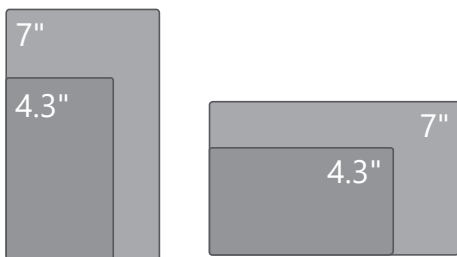

- ✓ 4 Wire DMG Serial link
- ✓ Images and audio can be associated to each floor
- ✓ On board programming menu
- ✓ Accelerometer inside

Available Sizes

Available in 4:3 ratio in 4.3" and 7". Can be positioned landscape or portrait.

SS#4 COP shown with 7" Mosaic Giotto PI, BS Classic pushbutton, Julius Surface mount tactile and surround, 2010 code with service cabinet.

Mosaic Comparison Chart

	Features	Raffaello	Giotto	Matisse	Altus
Screen	Sizes	4.3" & 2.8"	7" & 4.3"	21", 19", 18.5", 17", 15", 12", 10", 7" & HDMI output to any size	48", 38", 28", 19" (Bar-Type)
	Resolution	320x240, 480x272	480x272, 800x480	HD	1920x540
	Technology	TFT-BICOLOR	TFT (65000 COLORS)	TFT (65000 COLORS)	TFT (65000 COLORS)
	Rotation	✓	✓	✓	✓
Inputs	Binary/Gray Code/Line Per Floor (up to 32 floors)	✓	✓	✓	✓
	CAN-BUS: EC, JRT, GAL	✓	✓	✓	✓
	SERIAL: SMART RISE	✓	✓	✓	✓
Advanced Features	Integrated Voice Annunciator		✓	✓	✓
	Live Video Input			✓	✓
	Live Video Input (2-way video enabled)			✓	✓
	Message Boards/Digital Signage			✓	✓
	RRS Feeds - Weather, news, etc. (network required)			✓	✓
	USB update		✓	✓	✓
	Audio/Picture/Video Messages		audio & picture only	✓	✓
	Emergency Light		✓	✓	✓
	Custom Background Picture (per floor)		✓ *	✓	✓
	Lobby Displays			✓	✓
	Content Management			Self / Cloud	Self / Cloud
Elevator input (ex. floor, emergency service, door open)	✓	✓	✓	✓	